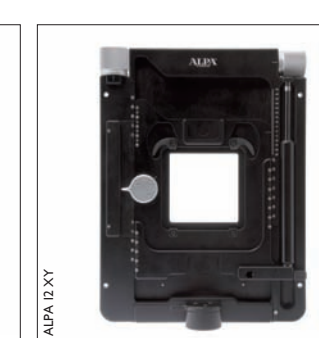

scale sticks MAX/XY
400'120'150 / 160

tripod bracket XY
400'120'170

"Swiss Tool" set
550'050'010

ALPA lanyard
550'050'020

ALPA cap
550'050'030

ALPA I2 SWA

ALPA I2 MAX

ALPA I2 XY